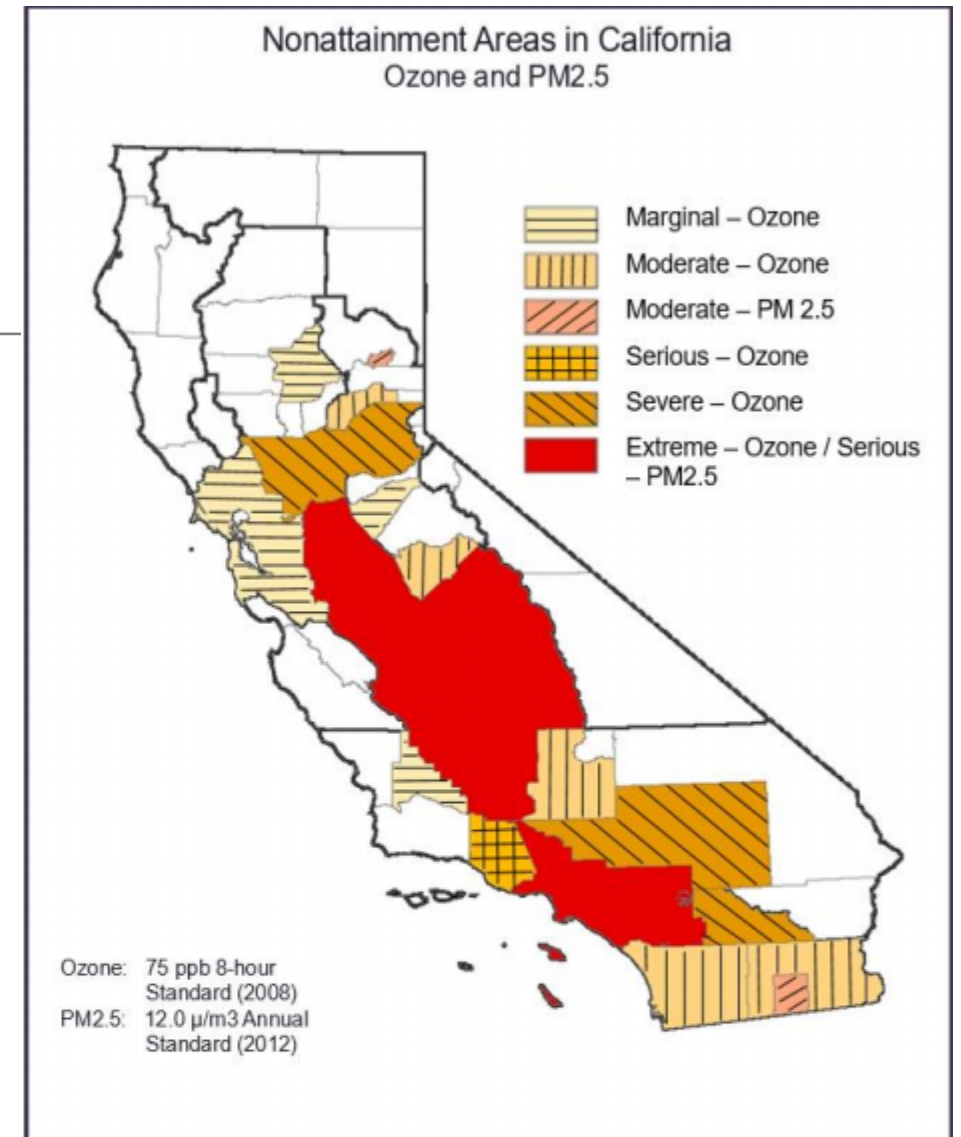

Air Quality Challenges

- Over 12 million Californians breathe unhealthy air
- Key challenges
 - South Coast ozone
 - San Joaquin Valley particulate matter (PM 2.5)
- Heavy-duty trucks emit one third of statewide NOx