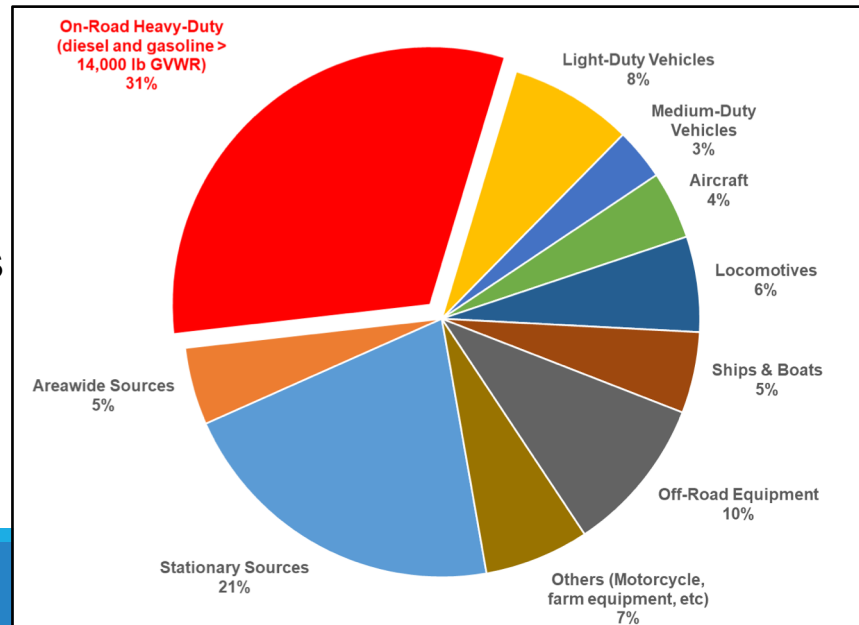

Air Quality Challenges

- Over 12 million Californians breathe unhealthy air
- Key challenges
 - South Coast ozone
 - San Joaquin Valley particulate matter (PM 2.5)
- Heavy-duty trucks emit one third of statewide NOx

Upcoming CARB efforts- A focus on Zero and Low-Emission

Heavy-duty Electric Market Growing

Commercial Vehicles
Today

2B-3

(8,501 14,000 lbs.)

4-5

(14,001 19,500 lbs.)

6-7